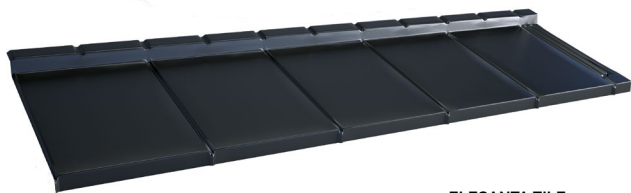

# GERARD® ELEGANTA

ELEGANTA TILE

## RELATED ACCESSORIES

RIDGE COVER 180

RIDGE COVER 130

END CAP RIDGE COVER 130

Y-HIP 15-30 RIDGE COVER 130

Y-HIP 30-45 RIDGE COVER 130

SCRIBED SIDE WALL FLASHING 320 (L)

SCRIBED SIDE WALL FLASHING 320 (R)

SCRIBED BOX BARGE 320 (L)

SCRIBED BOX BARGE 320 (R)

EAVES FLASHING 1350

FLAT SHEET 450/2000

SANITARY VENT G15-45

COWL VENT G2